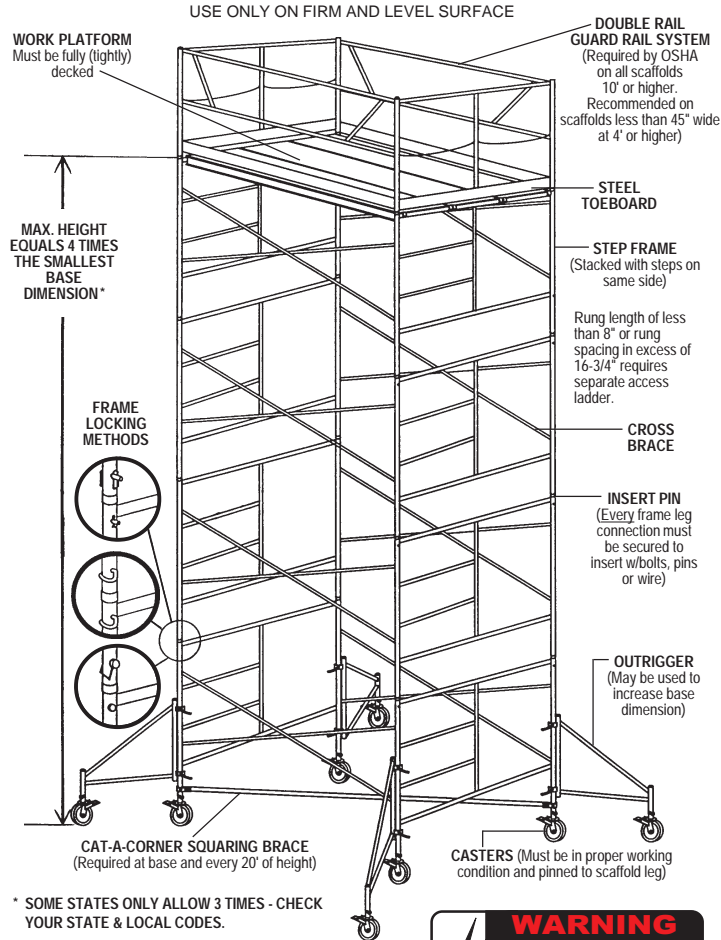

bil-jax® ROLLING TOWER SETUPS