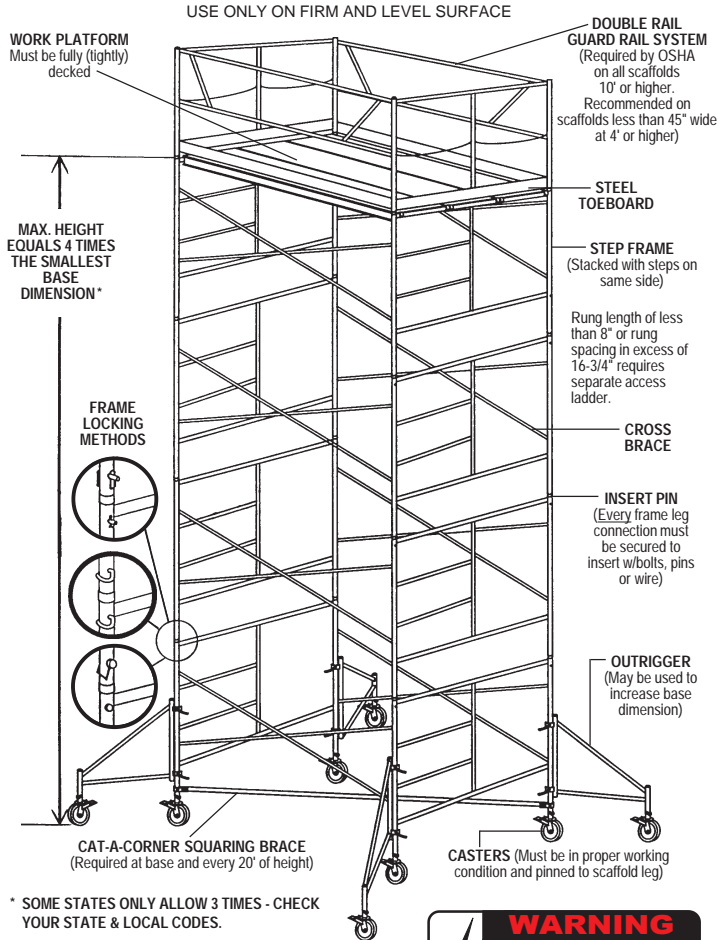

bil-jax® ROLLING TOWER SETUPS